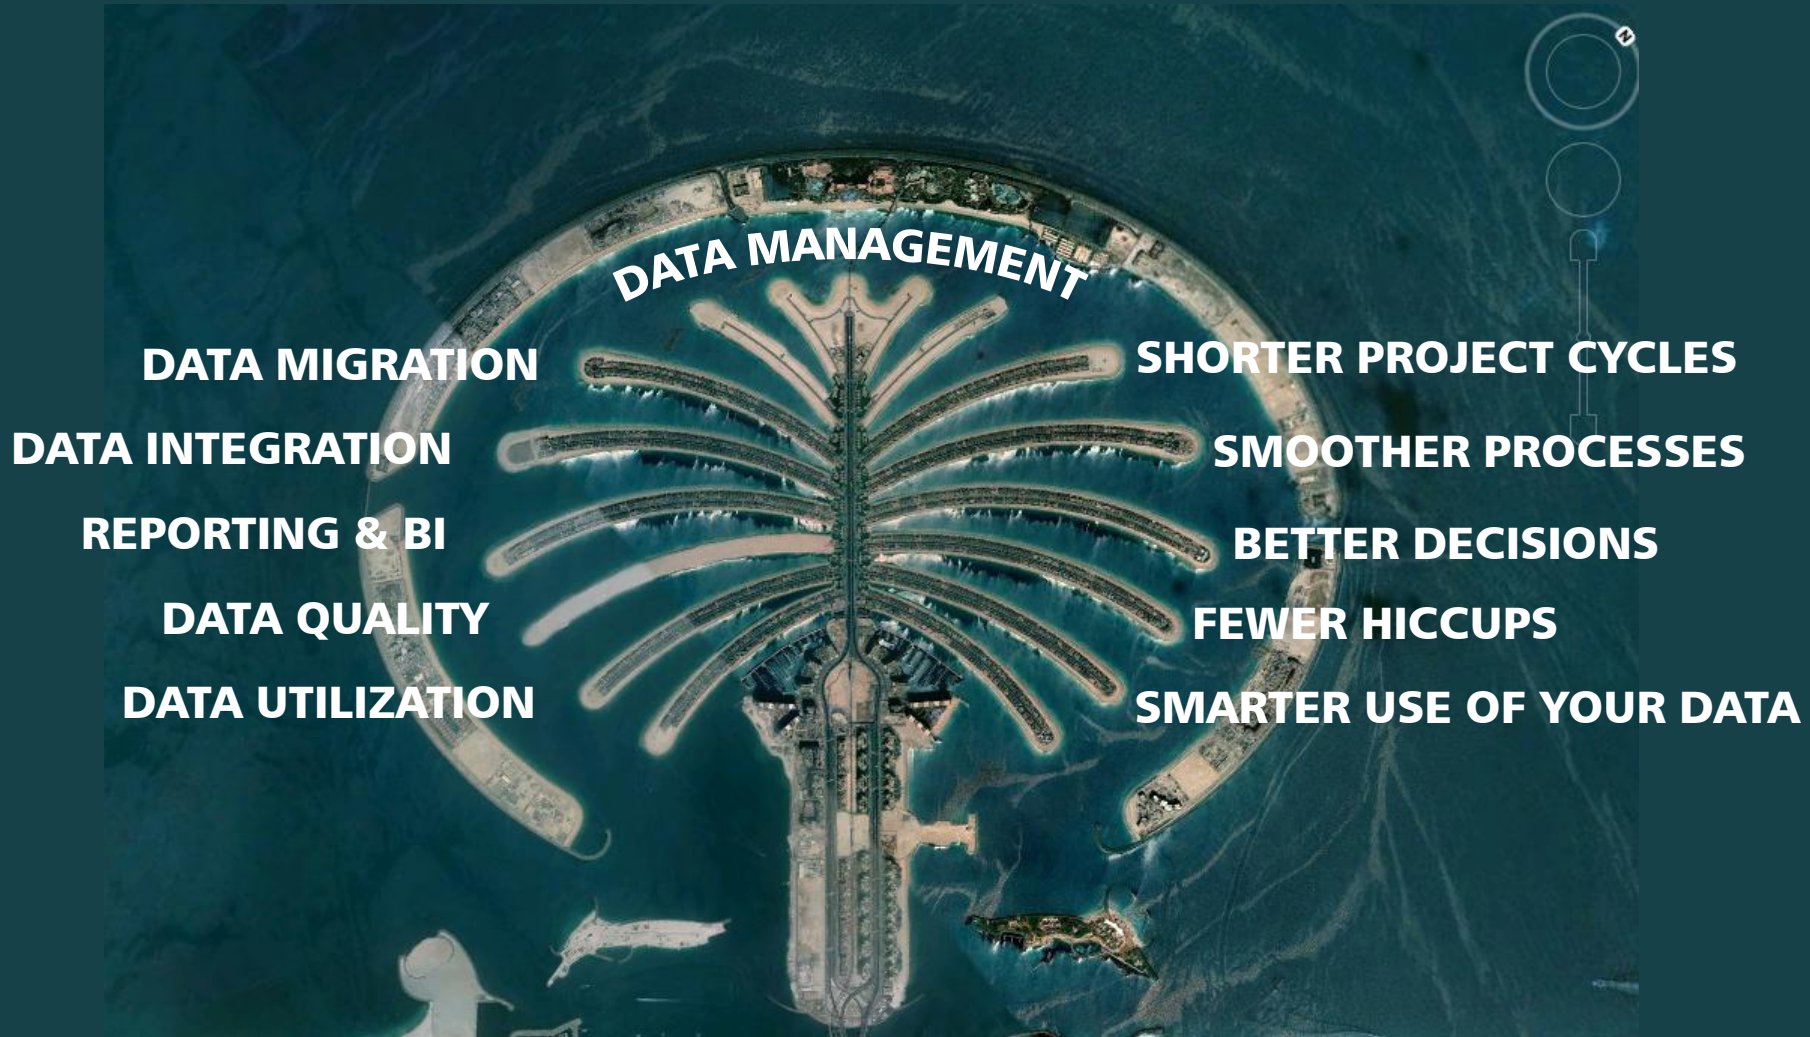

Re-focusing in a difficult market

T2S in 2011 & 2012

AGIFORS Crew Management Study Group Conference 2011

Since August 2010...

Type 2 Solutions at a glance

Type 2 Solutions at a glance

Business in 2010

Logistic process optimization study for a well-known Dutch carrier with blue colors...

T2S MPF Migration Platform

T2S ADF Rule Engine

Renewed focus: T2S MPF

T2S MPF Migration Platform

Data
Quality
Monitor

Data
Migration
Projects

Renewed focus: T2S Rule Engine

T2S ADF
Rule Engine

REGULATORY
COMPLIANCE

GLOBAL
LABELING

T2S keeps adding value to organizations by

- closing the gap between business & technology
- offering expertise and insight in data
- achieving time and cost savings